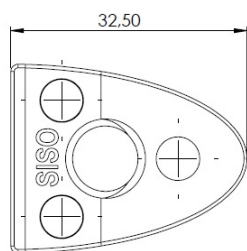

## Description:

Glass Door Handle "Badge" F/Single Doors, Black Ano,F/Glass Thickness 4-6mm, 1 Zamak Screw W/PVC Tip & 1 Zamak Screw, with  $\varnothing 5 \times 3,5$ mm Extension

## Item number:

17.40.052-0

Units	Box	Carton	HS Code	Barcode
Pcs.	10	100	8302420090	 5704866072038

Changed from 6,00 mm. to 6,20 mm. 23-04-2012

Screw needed - not on drawing!!