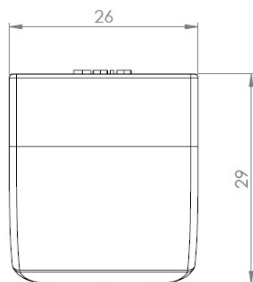

## Description:

Glass Door Handle "Badge" F/Single Doors, Black Ano,F/Glass Thickness 4-6mm, 1 Zamak Screw W/PVC Tip & 1 Zamak Screw, with  $\varnothing 5 \times 3,5$ mm Extension

## Item number:

17.40.052-0

Units	Box	Carton	HS Code	Barcode
Pcs.	10	100	8302420090	 5704866072038

Changed from 6,00 mm. to 6,20 mm. 23-04-2012

Screw needed - not on drawing!!