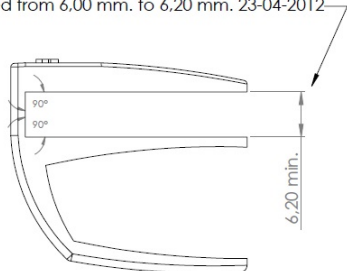

## Description:

Glass Door Handle "Badge" F/Single Doors, Black Ano,F/Glass Thickness 4-6mm, 1 Zamak Screw W/PVC Tip & 1 Zamak Screw, with  $\varnothing 5 \times 3,5$ mm Extension

## Item number:

17.40.052-0

Units	Box	Carton	HS Code	Barcode
Pcs.	10	100	8302420090	 5704866072038

Changed from 6,00 mm. to 6,20 mm. 23-04-2012

Screw needed - not on drawing!!